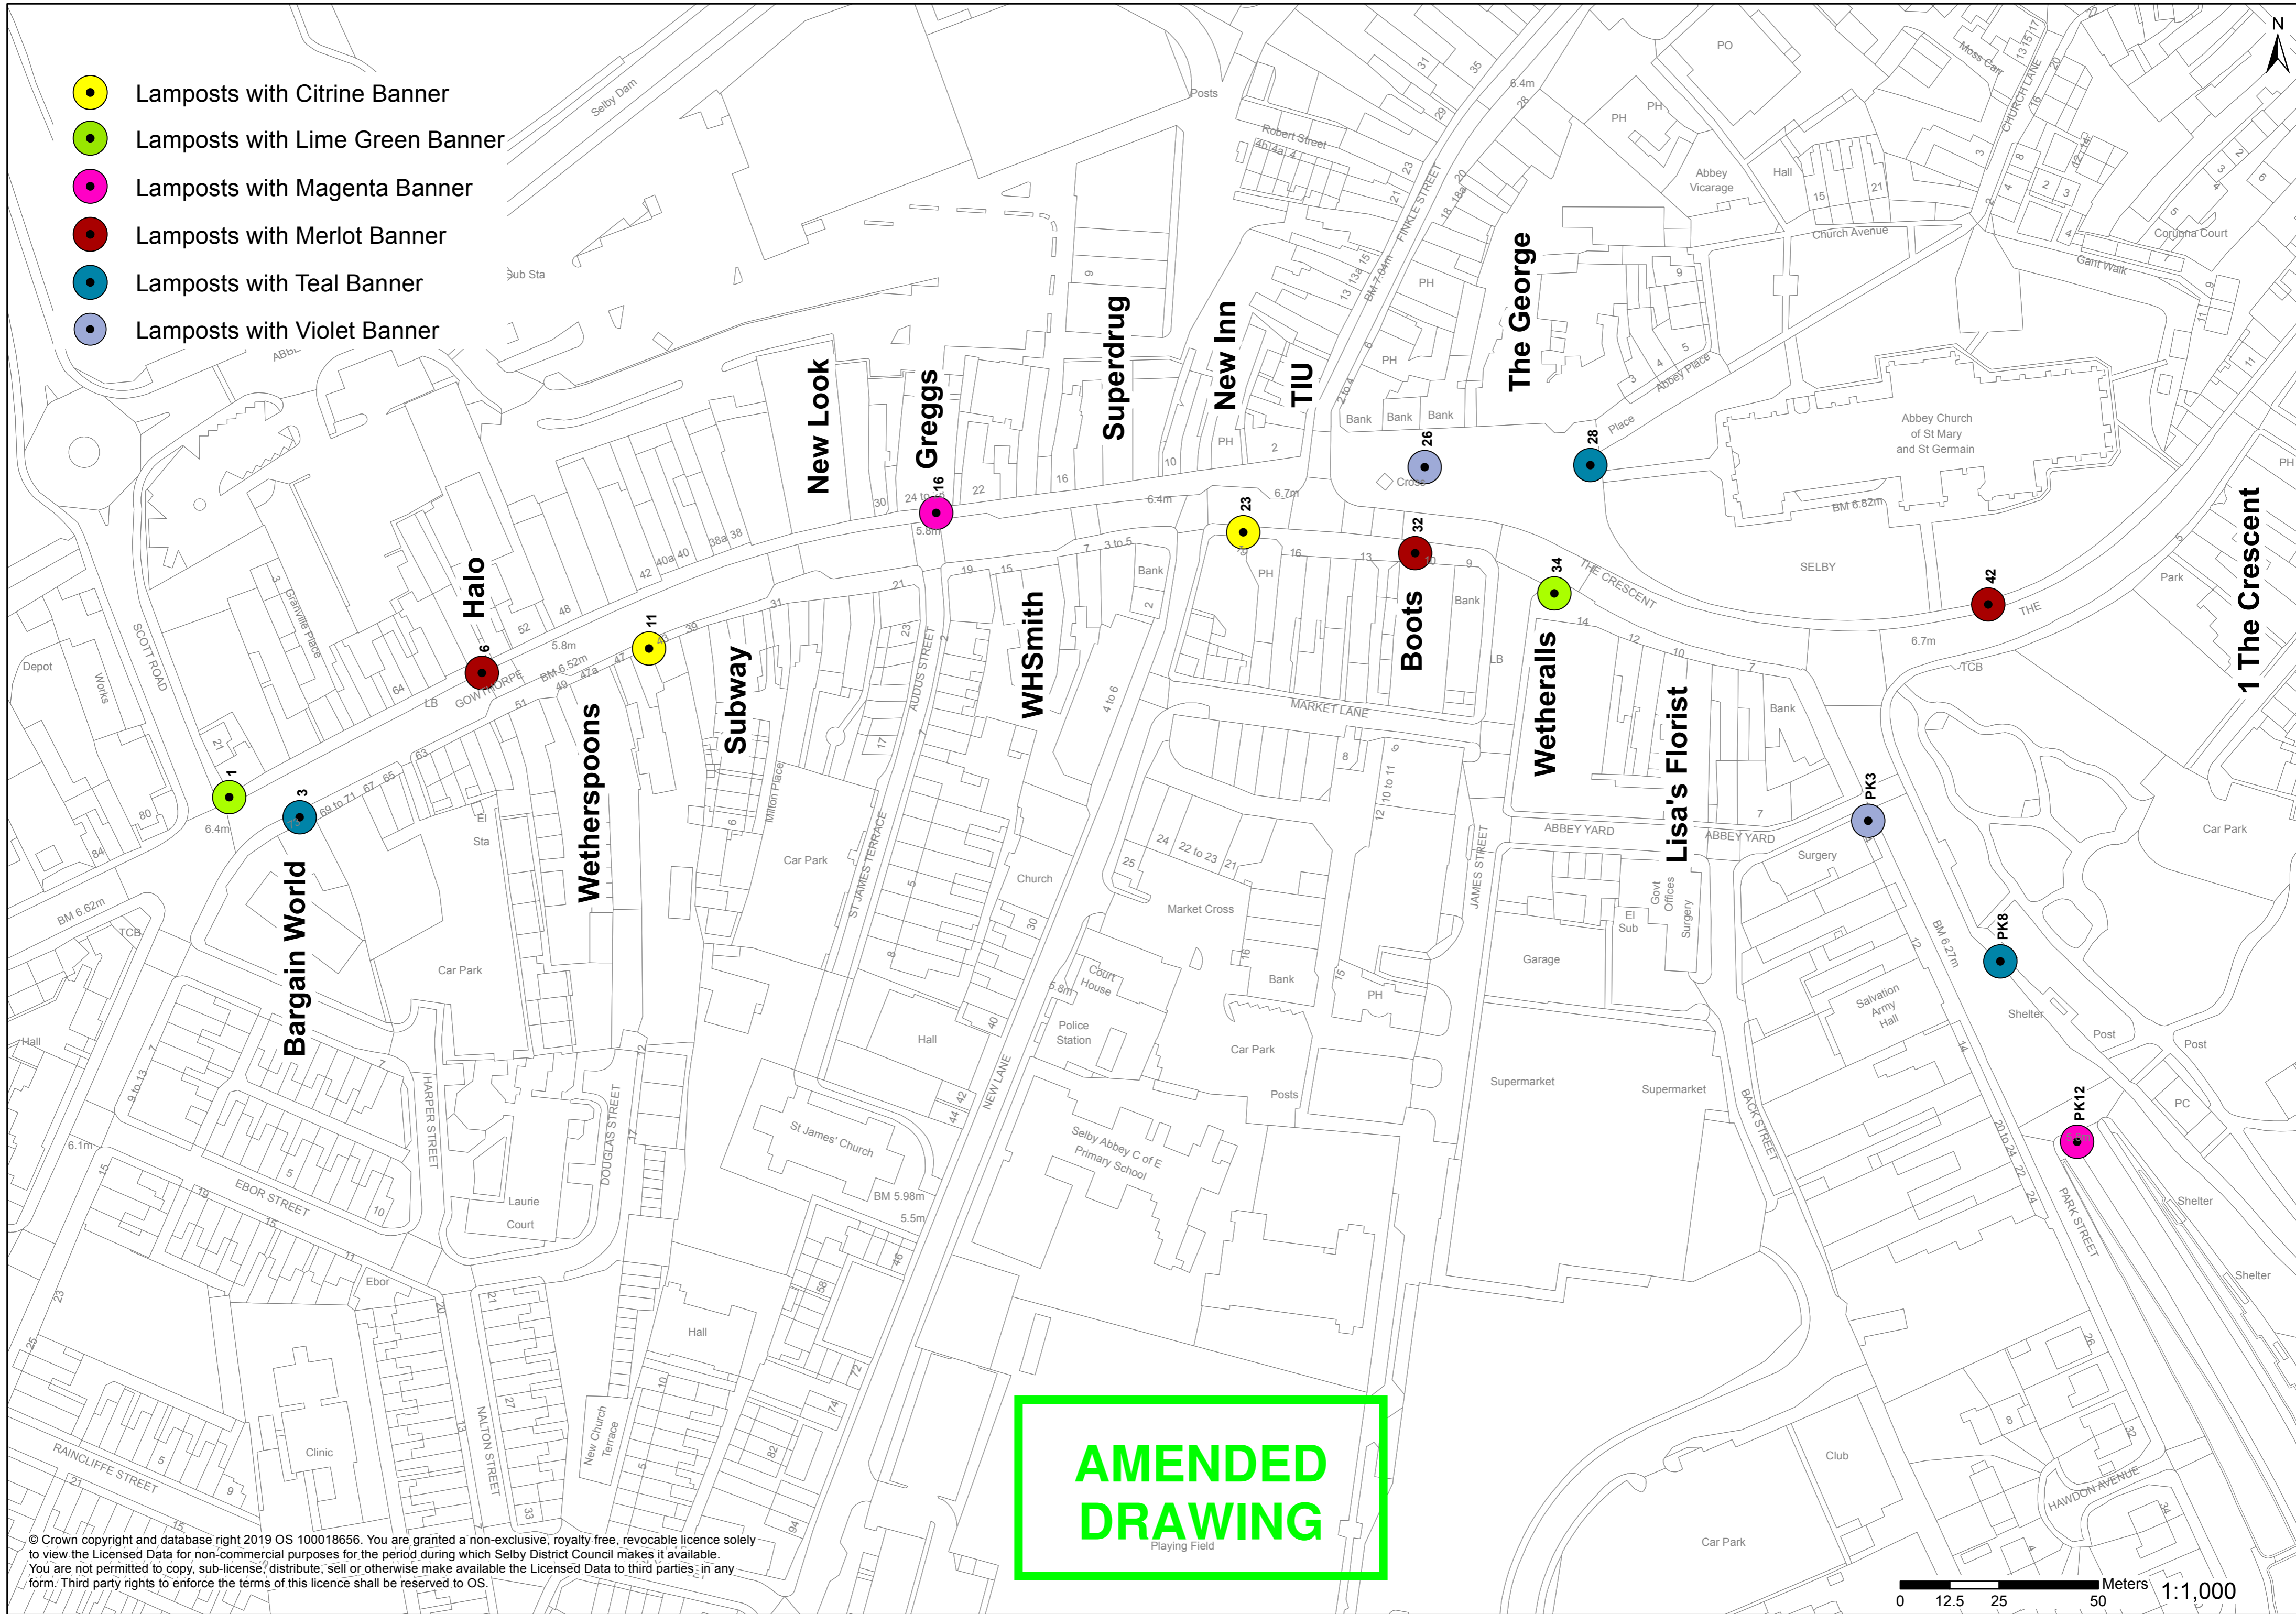

- Lamposts with Citrine Banner
- Lamposts with Lime Green Banner
- Lamposts with Magenta Banner
- Lamposts with Merlot Banner
- Lamposts with Teal Banner
- Lamposts with Violet Banner

AMENDED
DRAWING

© Crown copyright and database right 2019 OS 100018656. You are granted a non-exclusive, royalty free, revocable licence solely to view the Licensed Data for non-commercial purposes for the period during which Selby District Council makes it available. You are not permitted to copy, sub-license, distribute, sell or otherwise make available the Licensed Data to third parties; in any form. Third party rights to enforce the terms of this licence shall be reserved to OS.